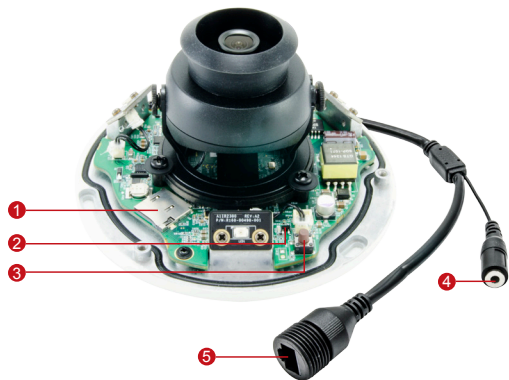

E928

3MP Outdoor Mini Dome with D/N, Adaptive IR, Superior WDR, Fixed Lens

- 3 Megapixel with 1080p
- Day & Night with Adaptive IR LED
- Fixed Lens with f2.93mm / F2.0
- Superior WDR (110 dB)
- 30 fps at 1920 x 1080
- Wide Angle
- Weatherproof (IP68), Vandal Proof (IK10) and Vibration Proof (EN50155)

PHOTO INDICATION

- 1 Memory Card Slot
- 2 Power LED
- 3 Reset Button
- 4 Audio Input
- 5 Ethernet Port

DIMENSION DIAGRAM

Unit: mm [inch]

ACCESSORY OPTIONS

Power Supply		
PPOE-0001		IEEE 802.3af PoE Injector for Class 1, 2 or 3 devices, with universal adapter
Dome Cover		
PDCX-1112		Vandal proof smoked dome cover for E924(M)~E929(M)

PRODUCT SPECIFICATION**E928****• Device**

Device Type	Outdoor Mini Dome
Image Sensor	Progressive Scan CMOS
Sensor Size	1/3"
Effective Pixels	2048 (H) x 1536 (V) (3.15 MP)
Day / Night	Yes
Low Light Sensitivity	Standard
Minimum Illumination	Color: 0.1 lux at F2.0 (30 IRE, 2400°K); B/W: 0 lux at F2.0
Mechanical IR Cut Filter	Yes
IR Sensitivity Range	700 - 1100nm
IR LED	Adaptive IR LED (Adjustable IR Exposure Compensation) x 3 (850 nm)
IR Working Distance	15 m (0 lux, 30 IRE, Gain 255, Manual shutter mode)
Electronic Shutter	1/5 ~ 1/2,000 sec (manual mode); 1/5 ~ 1/10,000 sec (auto mode)
TV Lines	1250
S/N Ratio	52 dB

• Interface

Local Storage	MicroSDHC/MicroSDXC memory card slot (card not included)
---------------	--

• General

Power Source / Consumption	PoE Class 2 (IEEE802.3af) / 5.04 W
Weight	474 g (1.04 lb)
Dimensions (Ø x H)	115 mm x 70 mm (4.5" x 2.8")
Environmental Casing	Weatherproof (IP68 rated); Vandal proof (IK10 rated); Vibration Proof (EN50155); Transparent dome cover
Mount Type	Surface, Gang box
Starting Temperature	-20°C ~ 50°C (-4°F ~ 122°F)
Operating Temperature	-20°C ~ 50°C (-4°F ~ 122°F)
Operating Humidity	10% ~ 85% RH
Approvals	CE (EN 55022 Class B, EN 55024), FCC (Part15 Subpart B Class B), IK10, IP68, NEMA 4X, EN50155, UL (for optional PoE injector)