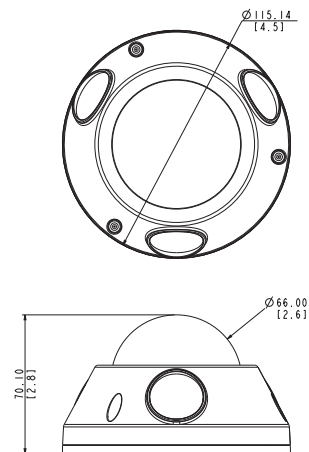

E928

3MP Outdoor Mini Dome with D/N, Adaptive IR, Superior WDR, Fixed Lens

- 3 Megapixel with 1080p
- Day & Night with Adaptive IR LED
- Fixed Lens with f2.93mm / F2.0
- Superior WDR (110 dB)
- 30 fps at 1920 x 1080
- Wide Angle
- Weatherproof (IP68), Vandal Proof (IK10) and Vibration Proof (EN50155)

PHOTO INDICATION

- 1 Memory Card Slot
- 2 Power LED
- 3 Reset Button
- 4 Audio Input
- 5 Ethernet Port

DIMENSION DIAGRAM

Unit: mm [inch]

ACCESSORY OPTIONS

Power Supply		
PPOE-0001		IEEE 802.3af PoE Injector for Class 1, 2 or 3 devices, with universal adapter
Dome Cover		
PDCX-1112		Vandal proof smoked dome cover for E924(M)~E929(M)

PRODUCT SPECIFICATION**E928****• Device**

Device Type	Outdoor Mini Dome
Image Sensor	Progressive Scan CMOS
Sensor Size	1/3"
Effective Pixels	2048 (H) x 1536 (V) (3.15 MP)
Day / Night	Yes
Low Light Sensitivity	Standard
Minimum Illumination	Color: 0.1 lux at F2.0 (30 IRE, 2400°K); B/W: 0 lux at F2.0
Mechanical IR Cut Filter	Yes
IR Sensitivity Range	700 - 1100nm
IR LED	Adaptive IR LED (Adjustable IR Exposure Compensation) x 3 (850 nm)
IR Working Distance	15 m (0 lux, 30 IRE, Gain 255, Manual shutter mode)
Electronic Shutter	1/5 ~ 1/2,000 sec (manual mode); 1/5 ~ 1/10,000 sec (auto mode)
TV Lines	1250
S/N Ratio	52 dB

• Interface

Local Storage	MicroSDHC/MicroSDXC memory card slot (card not included)
---------------	--

• General

Power Source / Consumption	PoE Class 2 (IEEE802.3af) / 5.04 W
Weight	474 g (1.04 lb)
Dimensions (Ø x H)	115 mm x 70 mm (4.5" x 2.8")
Environmental Casing	Weatherproof (IP68 rated); Vandal proof (IK10 rated); Vibration Proof (EN50155); Transparent dome cover
Mount Type	Surface, Gang box
Starting Temperature	-20°C ~ 50°C (-4°F ~ 122°F)
Operating Temperature	-20°C ~ 50°C (-4°F ~ 122°F)
Operating Humidity	10% ~ 85% RH
Approvals	CE (EN 55022 Class B, EN 55024), FCC (Part15 Subpart B Class B), IK10, IP68, NEMA 4X, EN50155, UL (for optional PoE injector)