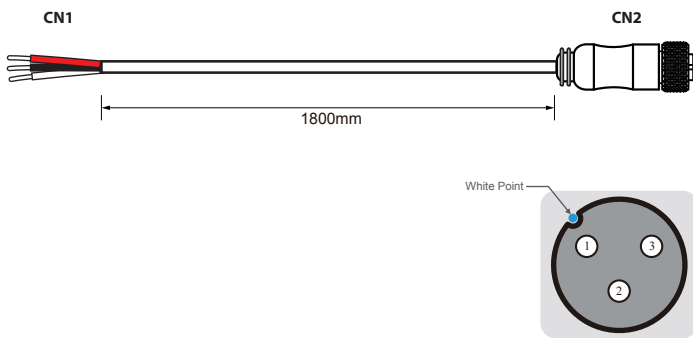

GS65 Display

12.1" (4:3) Specifications

Model Name	R12L100-GSM2(HB)
Viewable Size Image	12.1"(4:3)
Active Display Area(mm)	245.76 (H) x 184.32 (V)
Display Resolution (pixel)	1024(H)x768(V)
Pixel Pitch(mm)	0.240 (H) x 0.240 (V)
Synchronization Range_	31.5~46.9KHz / 60~75Hz
Horizontal / Vertical	
Recommended Resolution	1024x768@60Hz
Contrast Ratio	700:1 (typ.)
Brightness(cd/m ²)	500 cd/m ² (typ.) Optional for High brightness 1000 cd/m ² (typ.)
Viewing Angle(CR>=10)	-80,80 (H); -70,70 (V)
Power Consumption	18 W typical, normal operation
Power Source	9~36V DC (M12 type)
Plug & Play	Yes
Input Ports	1 x VGA, 1 x USB for Touch
Touch Screen	Projected Capacitive Touch(USB) (optional protection glass)
Operating Temperature	-15°C~55°C
Storage Temperature	-30°C~70°C
Operating Humidity	10%~95% (non-condensing)
IP Rating	Full IP65
Shock Operating	30g for 18ms, 300m/s ²
Vibration Operating	1.60/1.96/2.18 g rms for XYZ/ 5-500Hz
Certifications & Standards	Compliant with MIL-STD-810F/G for vibration / shock, CE, FCC

1. 9~36V DC (M12 type)
2. VGA (M12 type)
3. USB For Touch(M12 type), only with Touch
4. OSD Power

Mechanical Drawing

GS65 Display

M12 Power Cable

Pin No.	Symbols	Color		Pin No.	Symbols	Color
CN1-1	VCC+	Red	↔	CN2-1	VCC+	Red
CN1-2	GND	Black	↔	CN2-2	GND	Black
CN1-3	VCC-	White	↔	CN2-3	VCC-	White

VGA Cable

Pin No.	Symbols	Color		Pin No.	Symbols	Color
CN1-1	R	Red	↔	CN2-1	R	Red
CN1-6	R-GND	Black	↔	CN2-2	R-GND	Black
CN1-5	G	Green	↔	CN2-3	G	Green
CN1-7	G-GND	Black	↔	CN2-4	G-GND	Black
CN1-3	B	Blue	↔	CN2-5	B	Blue
CN1-8	B-GND	Black	↔	CN2-6	B-GND	Black
CN1-12	SDA	Yellow	↔	CN2-7	SDA	Yellow
CN1-13	HS	Orange	↔	CN2-8	HS	Orange
CN1-14	VS	White	↔	CN2-9	VS	White
CN1-15	SCL	Brown	↔	CN2-10	SCL	Brown

USB for Touch Cable

Pin No.	Symbols	Color		Pin No.	Symbols	Color
CN1-2	VCC	Red	↔	CN2-1	VCC	Red
CN1-3	D-	White	↔	CN2-2	D-	White
CN1-4	D+	Green	↔	CN2-3	D+	Green
CN1-5	GND	Black	↔	CN2-4	GND	Black
CN1-9	GND	Black	↔	CN2 Shell		Black