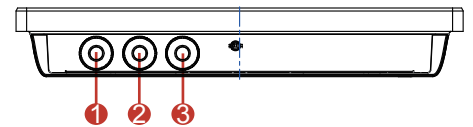

GS65 Display

12.1" (4:3) Specifications

Model Name	R12L100-GSM2(HB)
Viewable Size Image	12.1"(4:3)
Active Display Area(mm)	245.76 (H) x 184.32 (V)
Display Resolution (pixel)	1024(H)x768(V)
Pixel Pitch(mm)	0.240 (H) x 0.240 (V)
Synchronization Range_	31.5~46.9KHz / 60~75Hz
Horizontal / Vertical	
Recommended Resolution	1024x768@60Hz
Contrast Ratio	700:1 (typ.)
Brightness(cd/m ²)	500 cd/m ² (typ.) Optional for High brightness 1000 cd/m ² (typ.)
Viewing Angle(CR>=10)	-80,80 (H); -70,70 (V)
Power Consumption	18 W typical, normal operation
Power Source	9~36V DC (M12 type)
Plug & Play	Yes
Input Ports	1 x VGA, 1 x USB for Touch
Touch Screen	Projected Capacitive Touch(USB) (optional protection glass)
Operating Temperature	-15°C~55°C
Storage Temperature	-30°C~70°C
Operating Humidity	10%~95% (non-condensing)
IP Rating	Full IP65
Shock Operating	30g for 18ms, 300m/s ²
Vibration Operating	1.60/1.96/2.18 g rms for XYZ/ 5-500Hz
Certifications & Standards	Compliant with MIL-STD-810F/G for vibration / shock, CE, FCC

1. 9~36V DC (M12 type)
2. VGA (M12 type)
3. USB For Touch(M12 type), only with Touch
4. OSD Power

Mechanical Drawing

GS65 Display

M12 Power Cable

Pin No.	Symbols	Color		Pin No.	Symbols	Color
CN1-1	VCC+	Red	↔	CN2-1	VCC+	Red
CN1-2	GND	Black	↔	CN2-2	GND	Black
CN1-3	VCC-	White	↔	CN2-3	VCC-	White