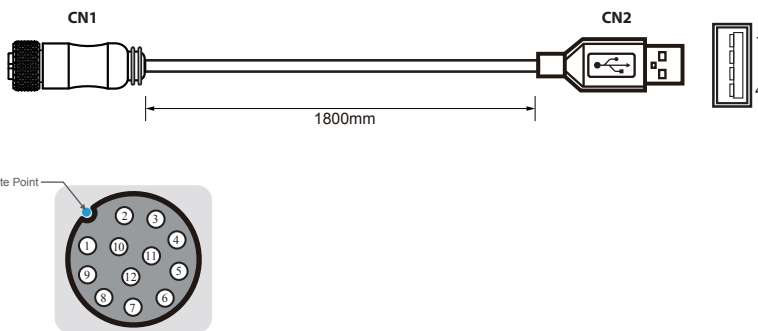

GS65 Display

12.1" (4:3) Specifications

Model Name	R12L100-GSM2(HB)
Viewable Size Image	12.1"(4:3)
Active Display Area(mm)	245.76 (H) x 184.32 (V)
Display Resolution (pixel)	1024(H)x768(V)
Pixel Pitch(mm)	0.240 (H) x 0.240 (V)
Synchronization Range_	31.5~46.9KHz / 60~75Hz
Horizontal / Vertical	
Recommended Resolution	1024x768@60Hz
Contrast Ratio	700:1 (typ.)
Brightness(cd/m ²)	500 cd/m ² (typ.) Optional for High brightness 1000 cd/m ² (typ.)
Viewing Angle(CR>=10)	-80,80 (H); -70,70 (V)
Power Consumption	18 W typical, normal operation
Power Source	9~36V DC (M12 type)
Plug & Play	Yes
Input Ports	1 x VGA, 1 x USB for Touch
Touch Screen	Projected Capacitive Touch(USB) (optional protection glass)
Operating Temperature	-15°C~55°C
Storage Temperature	-30°C~70°C
Operating Humidity	10%~95% (non-condensing)
IP Rating	Full IP65
Shock Operating	30g for 18ms, 300m/s ²
Vibration Operating	1.60/1.96/2.18 g rms for XYZ/ 5-500Hz
Certifications & Standards	Compliant with MIL-STD-810F/G for vibration / shock, CE, FCC

1. 9~36V DC (M12 type)
2. VGA (M12 type)
3. USB For Touch(M12 type), only with Touch
4. OSD Power

Mechanical Drawing

GS65 Display

M12 Power Cable

Pin No.	Symbols	Color		Pin No.	Symbols	Color
CN1-1	VCC+	Red	↔	CN2-1	VCC+	Red
CN1-2	GND	Black	↔	CN2-2	GND	Black
CN1-3	VCC-	White	↔	CN2-3	VCC-	White

VGA Cable

Pin No.	Symbols	Color		Pin No.	Symbols	Color
CN1-1	R	Red	↔	CN2-1	R	Red
CN1-6	R-GND	Black	↔	CN2-2	R-GND	Black
CN1-5	G	Green	↔	CN2-3	G	Green
CN1-7	G-GND	Black	↔	CN2-4	G-GND	Black
CN1-3	B	Blue	↔	CN2-5	B	Blue
CN1-8	B-GND	Black	↔	CN2-6	B-GND	Black
CN1-12	SDA	Yellow	↔	CN2-7	SDA	Yellow
CN1-13	HS	Orange	↔	CN2-8	HS	Orange
CN1-14	VS	White	↔	CN2-9	VS	White
CN1-15	SCL	Brown	↔	CN2-10	SCL	Brown

USB for Touch Cable

Pin No.	Symbols	Color		Pin No.	Symbols	Color
CN1-2	VCC	Red	↔	CN2-1	VCC	Red
CN1-3	D-	White	↔	CN2-2	D-	White
CN1-4	D+	Green	↔	CN2-3	D+	Green
CN1-5	GND	Black	↔	CN2-4	GND	Black
CN1-9	GND	Black	↔	CN2 Shell		Black