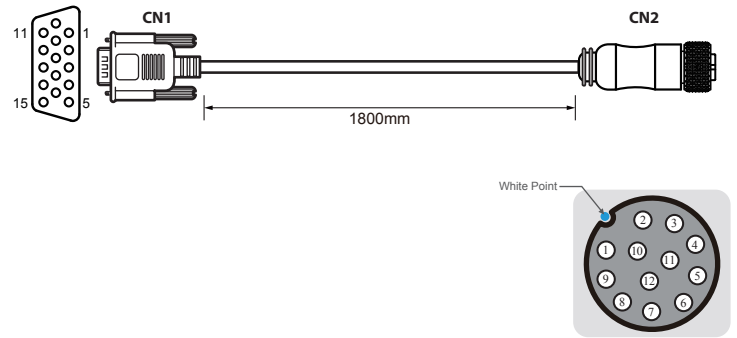

GS65 Display

12.1" (4:3) Specifications

Model Name	R12L100-GSM2(HB)
Viewable Size Image	12.1"(4:3)
Active Display Area(mm)	245.76 (H) x 184.32 (V)
Display Resolution (pixel)	1024(H)x768(V)
Pixel Pitch(mm)	0.240 (H) x 0.240 (V)
Synchronization Range_	31.5~46.9KHz / 60~75Hz
Horizontal / Vertical	
Recommended Resolution	1024x768@60Hz
Contrast Ratio	700:1 (typ.)
Brightness(cd/m ²)	500 cd/m ² (typ.) Optional for High brightness 1000 cd/m ² (typ.)
Viewing Angle(CR>=10)	-80,80 (H); -70,70 (V)
Power Consumption	18 W typical, normal operation
Power Source	9~36V DC (M12 type)
Plug & Play	Yes
Input Ports	1 x VGA, 1 x USB for Touch
Touch Screen	Projected Capacitive Touch(USB) (optional protection glass)
Operating Temperature	-15°C~55°C
Storage Temperature	-30°C~70°C
Operating Humidity	10%~95% (non-condensing)
IP Rating	Full IP65
Shock Operating	30g for 18ms, 300m/s ²
Vibration Operating	1.60/1.96/2.18 g rms for XYZ/ 5-500Hz
Certifications & Standards	Compliant with MIL-STD-810F/G for vibration / shock, CE, FCC

1. 9~36V DC (M12 type)
2. VGA (M12 type)
3. USB For Touch(M12 type), only with Touch
4. OSD Power

Mechanical Drawing

GS65 Display

M12 Power Cable

Pin No.	Symbols	Color		Pin No.	Symbols	Color
CN1-1	VCC+	Red	↔	CN2-1	VCC+	Red
CN1-2	GND	Black	↔	CN2-2	GND	Black
CN1-3	VCC-	White	↔	CN2-3	VCC-	White

VGA Cable

Pin No.	Symbols	Color		Pin No.	Symbols	Color
CN1-1	R	Red	↔	CN2-1	R	Red
CN1-6	R-GND	Black	↔	CN2-2	R-GND	Black
CN1-5	G	Green	↔	CN2-3	G	Green
CN1-7	G-GND	Black	↔	CN2-4	G-GND	Black
CN1-3	B	Blue	↔	CN2-5	B	Blue
CN1-8	B-GND	Black	↔	CN2-6	B-GND	Black
CN1-12	SDA	Yellow	↔	CN2-7	SDA	Yellow
CN1-13	HS	Orange	↔	CN2-8	HS	Orange
CN1-14	VS	White	↔	CN2-9	VS	White
CN1-15	SCL	Brown	↔	CN2-10	SCL	Brown

USB for Touch Cable

Pin No.	Symbols	Color		Pin No.	Symbols	Color
CN1-2	VCC	Red	↔	CN2-1	VCC	Red
CN1-3	D-	White	↔	CN2-2	D-	White
CN1-4	D+	Green	↔	CN2-3	D+	Green
CN1-5	GND	Black	↔	CN2-4	GND	Black
CN1-9	GND	Black	↔	CN2 Shell		Black