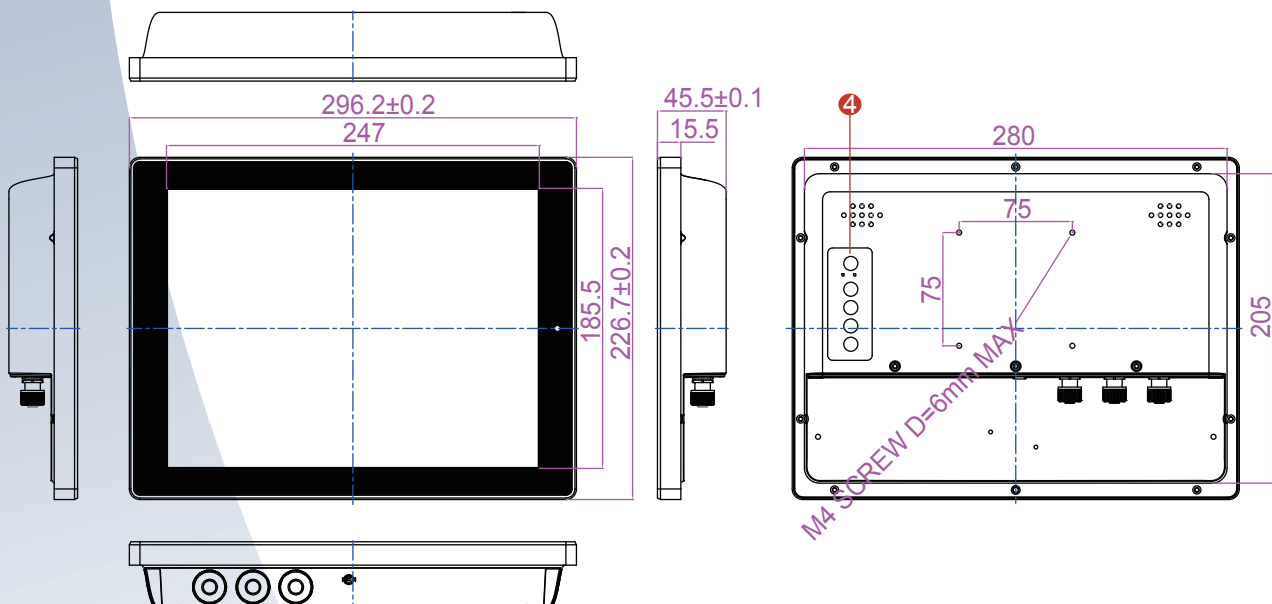

GS65 Display

12.1" (4:3) Specifications

Model Name	R12L100-GSM2(HB)
Viewable Size Image	12.1"(4:3)
Active Display Area(mm)	245.76 (H) x 184.32 (V)
Display Resolution (pixel)	1024(H)x768(V)
Pixel Pitch(mm)	0.240 (H) x 0.240 (V)
Synchronization Range_	31.5~46.9KHz / 60~75Hz
Horizontal / Vertical	
Recommended Resolution	1024x768@60Hz
Contrast Ratio	700:1 (typ.)
Brightness(cd/m ²)	500 cd/m ² (typ.) Optional for High brightness 1000 cd/m ² (typ.)
Viewing Angle(CR>=10)	-80,80 (H); -70,70 (V)
Power Consumption	18 W typical, normal operation
Power Source	9~36V DC (M12 type)
Plug & Play	Yes
Input Ports	1 x VGA, 1 x USB for Touch
Touch Screen	Projected Capacitive Touch(USB) (optional protection glass)
Operating Temperature	-15°C~55°C
Storage Temperature	-30°C~70°C
Operating Humidity	10%~95% (non-condensing)
IP Rating	Full IP65
Shock Operating	30g for 18ms, 300m/s ²
Vibration Operating	1.60/1.96/2.18 g rms for XYZ/ 5-500Hz
Certifications & Standards	Compliant with MIL-STD-810F/G for vibration / shock, CE, FCC

1. 9~36V DC (M12 type)
2. VGA (M12 type)
3. USB For Touch(M12 type), only with Touch
4. OSD Power

Mechanical Drawing

GS65 Display

M12 Power Cable

Pin No.	Symbols	Color		Pin No.	Symbols	Color
CN1-1	VCC+	Red	↔	CN2-1	VCC+	Red
CN1-2	GND	Black	↔	CN2-2	GND	Black
CN1-3	VCC-	White	↔	CN2-3	VCC-	White

VGA Cable

Pin No.	Symbols	Color		Pin No.	Symbols	Color
CN1-1	R	Red	↔	CN2-1	R	Red
CN1-6	R-GND	Black	↔	CN2-2	R-GND	Black
CN1-5	G	Green	↔	CN2-3	G	Green
CN1-7	G-GND	Black	↔	CN2-4	G-GND	Black
CN1-3	B	Blue	↔	CN2-5	B	Blue
CN1-8	B-GND	Black	↔	CN2-6	B-GND	Black
CN1-12	SDA	Yellow	↔	CN2-7	SDA	Yellow
CN1-13	HS	Orange	↔	CN2-8	HS	Orange
CN1-14	VS	White	↔	CN2-9	VS	White
CN1-15	SCL	Brown	↔	CN2-10	SCL	Brown

USB for Touch Cable

Pin No.	Symbols	Color		Pin No.	Symbols	Color
CN1-2	VCC	Red	↔	CN2-1	VCC	Red
CN1-3	D-	White	↔	CN2-2	D-	White
CN1-4	D+	Green	↔	CN2-3	D+	Green
CN1-5	GND	Black	↔	CN2-4	GND	Black
CN1-9	GND	Black	↔	CN2 Shell		Black