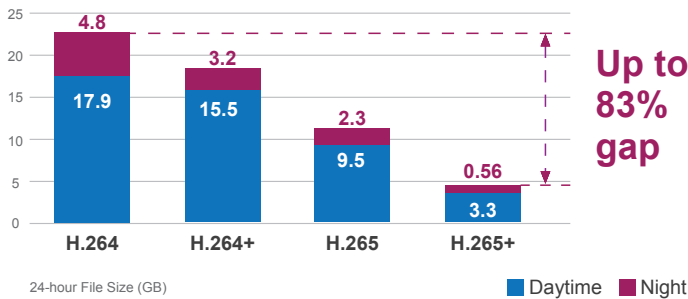

Advanced Media Management

The ICA-3480 supports a number of advanced features to enhance surveillance flexibility and event management capabilities. The advanced features include **ROI (region of interest)**, motion detection, 3 configurable regions of privacy mask to protect personal privacy, and video tampering function. It also comes with defog model and image adjustment options, newly-added anti-overexposure protection function, three white balance modes, and five backlight compensation modes.

With more user-friendly GUI interface that allows users to better monitor, the ICA-3480 supports **IPv6**, **QoS** and **IEEE 802.1x** functions. Newly-added secure email for password reset and email encryption protocol now can support **TLS**.

Network Configuration and Management

- PPPoE, IPv4 DHCP Client and IPv4 Static IP Address management
- Supports IPv6
- PLANET DDNS and Easy DDNS, TCP/IP, UDP, PPPoE, HTTPS, ICMP, FTP, SMTP, QoS, 802.1X, P2P, RTP, NTP, Cloud, RTSP, RTCP Encryption and IPEYE available options
- ONVIF compliant for interoperability
- SNTP Network Time Protocol/synchronize with computing time
- Schedule power rebooting
- System log
- User management options for various authorities:
  - Admin
  - Operator
  - Guest
- System maintenance
  - Firmware upload/download via HTTP
  - Configuration upload/download through web interface
  - Hardware-based reset button for resetting to factory default
- Easy configuration and management via Windows-based software or web interface
- PLANET Search Tools utility and Professional Video/Central Management Software
- NDAA Compliant

Case and Installation

- IP67-rated metal housing with cable management bracket for rigorous environment
- Waterproof and dustproof designs
- -20 to 60 degrees C operating temperature
- Plug and Play installation