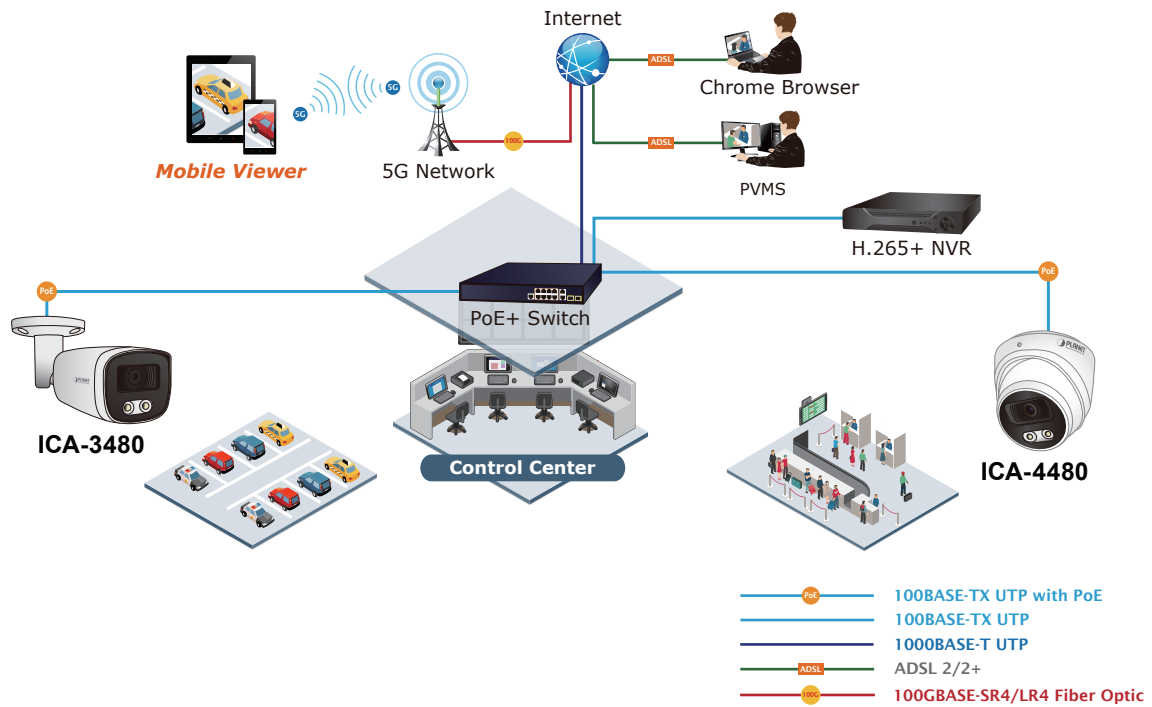

*Flexible Installation and Power Functionality*

Powered from a PoE power sourcing equipment such as 802.3af/at PoE switch or 802.3af/at PoE injector over a network cable, the ICA-3480, adopting the IEEE 802.3af/at standard, does not need extra power cables and manpower, thus reducing installation costs while increasing deployment flexibility and scalability. The ICA-3480 is ONVIF compliant and interoperable with other brands in the market, making it an indisputably ideal choice for reliable and high-performance surveillance.

**Automatically Reboot  
Every Friday 23:00**

*Remote Access via Mobile App, Web Browser or PVMS*

Remote management makes you easy to set the configuration and live viewing via Mobile App, NVR, HDVR, and Web browser. Besides, the ICA-3480 provides central surveillance management capability with the adoption of its bundled PLANET Video Management Software. With the PVMS, the ICA-3480 is expandable for multi-sites management of up to 256-ch IP cameras simultaneously. Users are able to monitor the IP cameras anytime, anywhere.

*Water-resistant and Dust-proof Protection*

The IP67-rated metal housing protects the camera body against rain and dust, and ensures operation under extreme weather conditions, which makes it an ideal solution for outdoor applications, such as buildings, roads, parking areas, garages, railway stations and airports.

### High Scalability for Various Industrial IP Surveillance Solutions

PLANET high-resolution ICA-3480 can offer various surveillance applications as it can capture clear images and is perfect for identifying objects and persons. Moreover, the ICA-3480 supports 802.3af/at PoE PD interface, and facilitates the outdoor surveillance applications without worrying the electric source. Besides, PLANET VMS, NVR, HDVR, Web UI and management app make you easy to do the configuration and live viewing. With powerful features offered, the ICA-3480 no doubt is your best choice for outdoor surveillance solution.