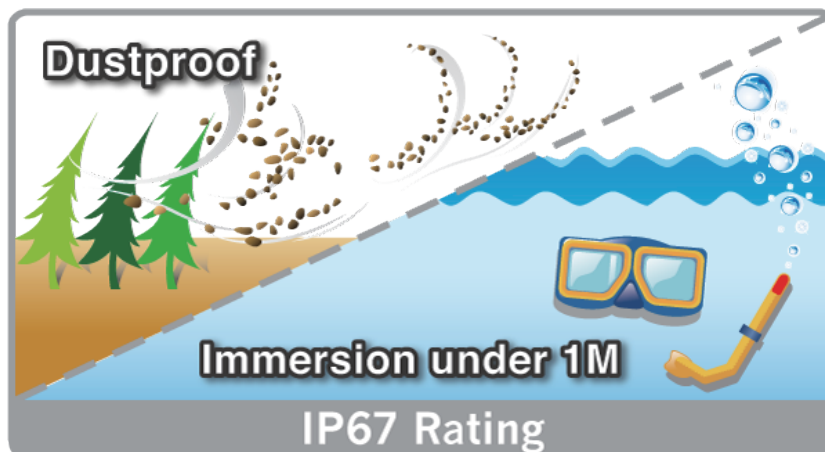

Water-resistant and Dust-proof Protection

The IP67-rated metal housing protects the camera body against rain and dust, and ensures operation under extreme weather conditions, which makes it an ideal solution for outdoor applications, such as buildings, roads, parking areas, garages, railway stations and airports.