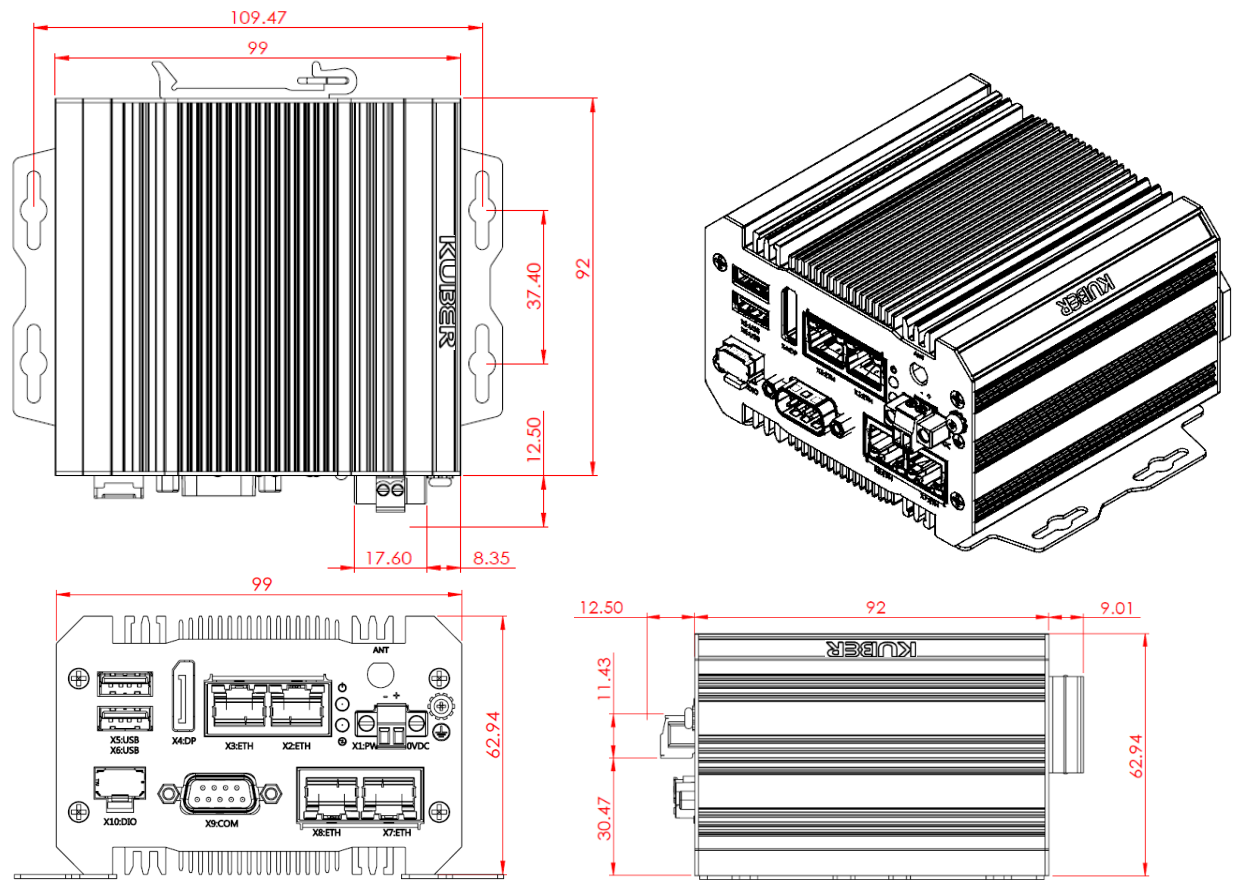

Dimension

MITWELL, Inc.
9F., No.242, Bo'ai St., Shulin Dist.,
New Taipei City 238, Taiwan
T: +886-2-7739-5566
F: +886-2-7715-0690

Portwell, Inc. Headquarters

No. 242, Bo'ai St., Shu-Lin Dist, New Taipei City
238, Taiwan
Tel: +886-2-77318888
Fax: +886-2-77319888
E-mail: info@portwell.com.tw
http://www.portwell.com.tw

Americas

American Portwell (Fremont, CA)
44200 Christy St., Fremont, CA 94538, USA
Tel: +1-510-403-3399
Fax: +1-510-403-3184
E-mail: info@portwell.com
http://www.portwell.com

Portwell Latin America (Brazil)
Av. Paulista, 1274 - 13 andar, CEP 01310-200, Sao Paulo
Tel: +55(11) 2309-3513
http://www.portwell.com.br

India

Portwell India Technology
2nd Floor, 5M-665, 5th Main Road, OMBR Layout,
Banaswadi, Bangalore -560043, India
Tel: +91-80-41664255
E-mail: info@portwell.in
http://www.portwell.in

China

Beijing Portwell

Korea

Europe

European Portwell

Portwell Deutschland GmbH

Portwell (UK) Ltd.

Japan

Portwell Japan, Inc. (Tokyo)

〒112-0011 4-27-10, Sengoku, Bunkyo-ku,
Tokyo, Japan
Tel: +81-3-6902-9225
Fax: +81-3-6902-9226
E-mail: info@portwell.co.jp
http://www.portwell.co.jp

Portwell Japan, Inc. (Osaka)

〒532-0004 Ste.501 Nippo Shin-osaka Dai-2 Bldg,
1-8-33 Nishi-Miyahara, Yodogawa-ku Osaka Japan
Tel: +81-6-4807-7721
Fax: +81-6-4807-7720
E-mail: info@portwell.co.jp
http://www.portwell.co.jp

All products and company name listed are trademarks or trade names of their respective companies.
Updated by Mar. 29th, 2019. ©2019 Mitwell, Inc. All Rights Reserved.
All specifications are subject to change without further notice