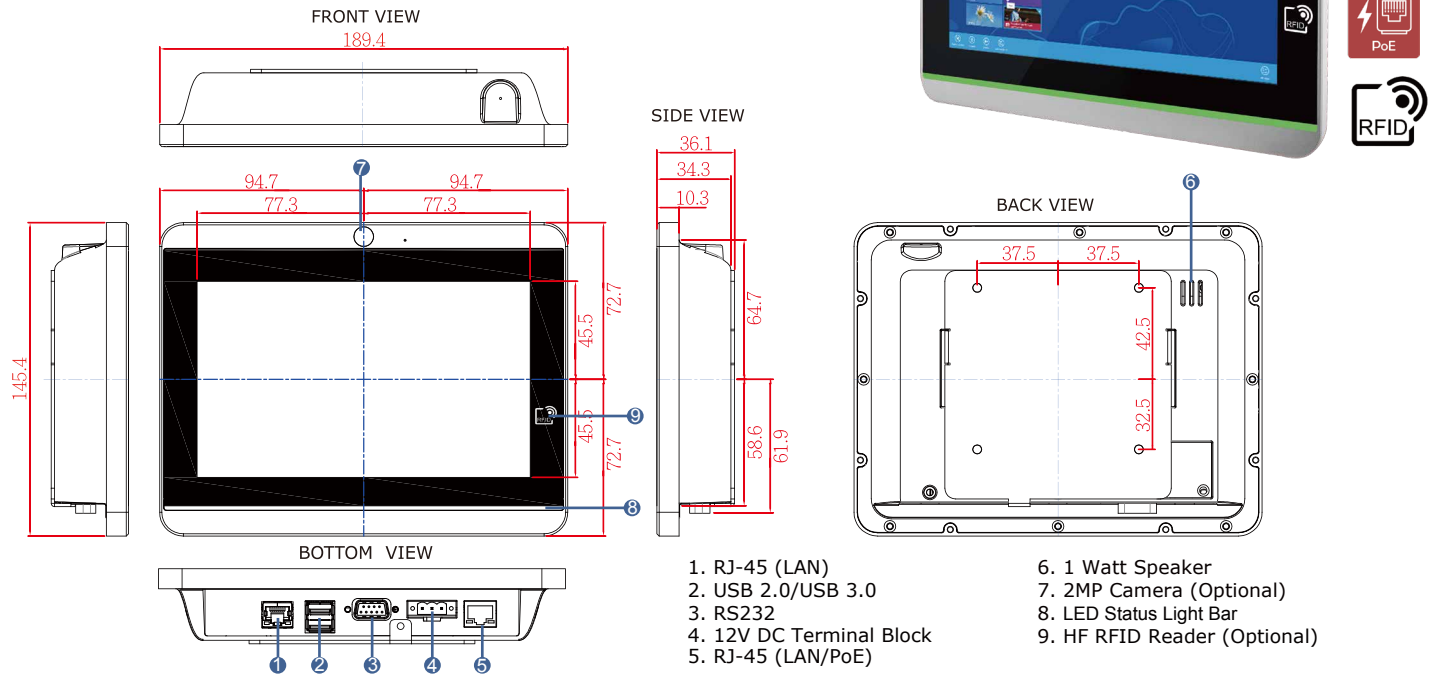

7" S-Series HMI - W07IB3S-PC01AC-PoE

Features

- 7" 1024x600 resolution, Projected Capacitive Multi-Touch (P-CAP)
- Fanless cooling system and ultra-low power consumption
- Dual Gigabit Ethernet
- RGB LED Light Bar
- Front IP65 and full IP22 ratings
- Optional 2MP Front Camera
- Optional HF RFID Reader
- Support PoE function
- Stylish design for room booking, access control and room information applications

Input / Output

- Serial Port : 1 x RS-232/422/485
- USB Port : 1 x USB 3.0, 1 x USB 2.0
- Ethernet : 1 x RJ-45-10/100/1000 Mbps, 1 x RJ-45(PoE)
- Speaker : 1 x 1 watt speaker
- Indicator : Built-in RGB LED Light Bar

Power Considerations

- Power Input : 12V DC
- Power Over Ethernet : Power Device (PD) follows IEEE 802.3at (25 W)
- Power Consumption : 15W

Display

- Size/Type : 7" TFT (widescreen)
- Resolution : 1024 x 600
- Brightness : 1000 cd/m (typ.)
- Contrast Ratio : 700:1 (typ.)
- Viewing Angle : -75~75 (H); -75~70(V)
- Max Colors : 16.7M
- Touch : Projected Capacitive Multi-Touch (P-CAP)

Mechanical Specification

- Cooling System : Fanless design
- Mounting : VESA Mount (75x75mm), Panel Mount
- Dimensions (W x H x D) : 189.4 x 145.4 x 36.1 (mm)

Operating System

- Windows 10 IoT Enterprise
 - Windows Embedded 8.1 Industry Pro
 - Windows Embedded Standard 7 – WS7P
- *Windows 8 and above requires 1024 x 768 resolution to operate Metro UI