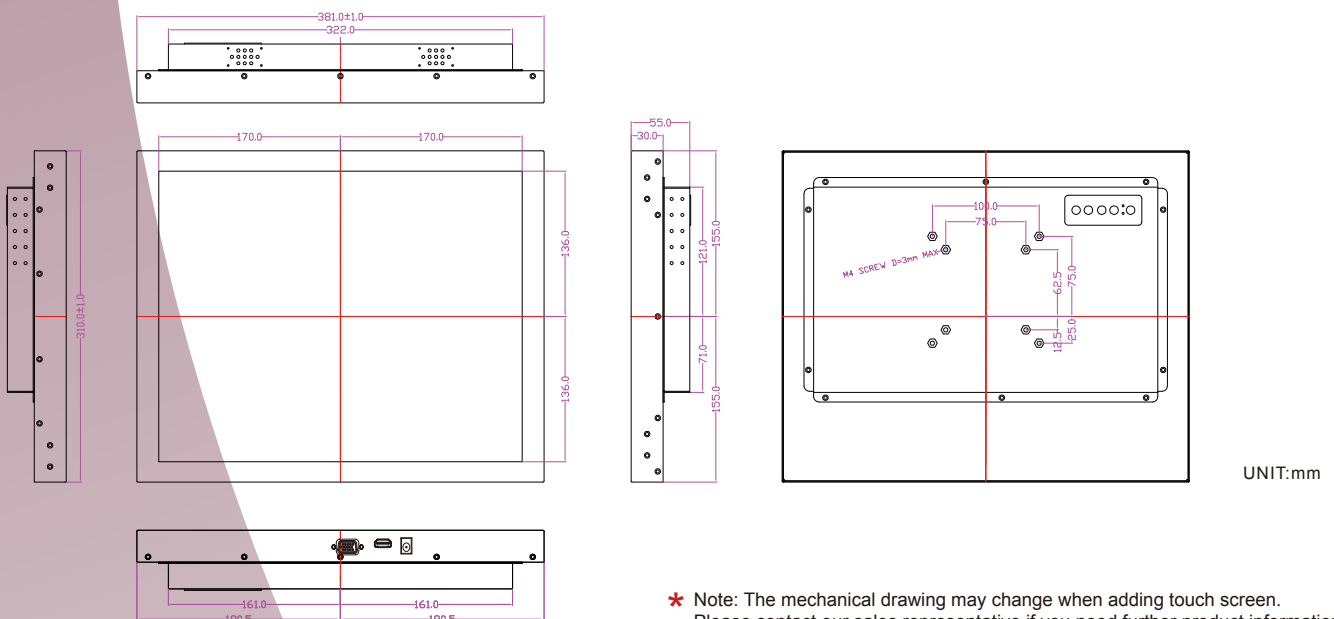

### Specifications

Model Name	S17L500-IPA1WT
Panel Size	17"
Active Display Area(mm)	337.9(H)x270.3(V)
Resolution	1280 x 1024
Brightness(cd/m2)	350 (Typical)
Contrast Ratio	1000:1 (Typical)
Viewing Angles(CR>=10 L/R/U/D)	-85~85(H) ; -80~80(V)
Display Colors	16.2M (6 bits/color)
Standard Input Signal	1 x VGA (D-sub 15) 1 x HDMI (Type-A)
Touch Screen(Optional-1)	Resistive Touch Protective Glass
Touch Screen(Optional-2)*	SAW Touch (Surface Acoustic Wave)
Touch Interface	USB / S232
Audio / Speakers (Optional)*	Audio line in (3.5mm) + Speaker x2
OSD	5 Keys: -, +, Power, Esc, Enter
Power Input	12V DC input (2.5ψ) with external AC-DC Adapter (100V~240V)
Power Consumption	35W typical, Normal operation
Operating temperature	-20~60°C
Storage Temperature	-25~65°C
Accessories	Power AC-DC Adapter(100V~240V) VGA cable (1.8m) HDMI cable (2m)

1. VGA
2. HDMI
3. DC input

I/O Optional	
Optional 1*	1 x VGA (D-sub 15) 1 x HDMI (Type-A) 1 x DVI-D
Optional 2*	1 x VGA (D-sub 15) 1 x DVI-D 1 x S-Video 1 x Composite

### Mechanical Drawing

\* Note: The mechanical drawing may change when adding touch screen. Please contact our sales representative if you need further product information.