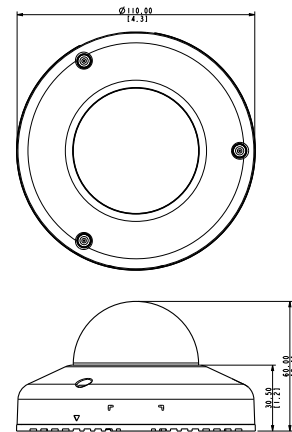

E936

2MP Video Analytics Outdoor Mini Dome with Extreme WDR, SLLS, Fixed Lens

- 2 Megapixel with 1080p
- Superior Low Light Sensitivity
- Fixed Lens with f2.55 mm / F2.2
- Extreme WDR (145 dB)
- 60 fps at 1920x1080
- Super Wide Angle
- Weatherproof (IP68), Vandal Proof (IK10) and Vibration Proof (EN50155)
- Built-in Analytics

PHOTO INDICATION

- 1 Power LED
- 2 Memory Card Slot
- 3 Ethernet Port
- 4 Audio Input
- 5 Reset Button

DIMENSION DIAGRAM

Unit: mm [inch]

Dome Cover		
PDCX-1111		2-inch, smoke, vandal proof (IK10)

Power Supply		
PPOE-0001		IEEE 802.3af PoE Injector for Class 1, 2 or 3 devices, with universal adapter

Device Type	Outdoor Mini Dome
Image Sensor	Progressive Scan CMOS
Sensor Size	1/2.8"
Effective Pixels	1944 (H) x 1224 (V) (2.38 MP)
Horizontal Resolution	1100 TVL
Day / Night	No
Low Light Sensitivity	Superior
Minimum Illumination	Color: 0.1 lux at F2.2 (30 IRE, 2400°K)
Mechanical IR Cut Filter	No
IR Sensitivity Range	No
IR LED	No
Electronic Shutter	1/5 - 1/32,000 sec (manual mode); 1/5 - 1/32,000 sec (auto mode)
S/N Ratio	56 dB

• Lens

Focal Length / Aperture	Fixed focal, f2.55 mm / F2.2
Iris	Fixed iris
Focus	Fixed focus
Lens Mount	Board mount
Horizontal Viewing Angle	110.3°
Viewing Angle Adjustment	Pan: ±90°; Tilt: 0°~90°

• Video